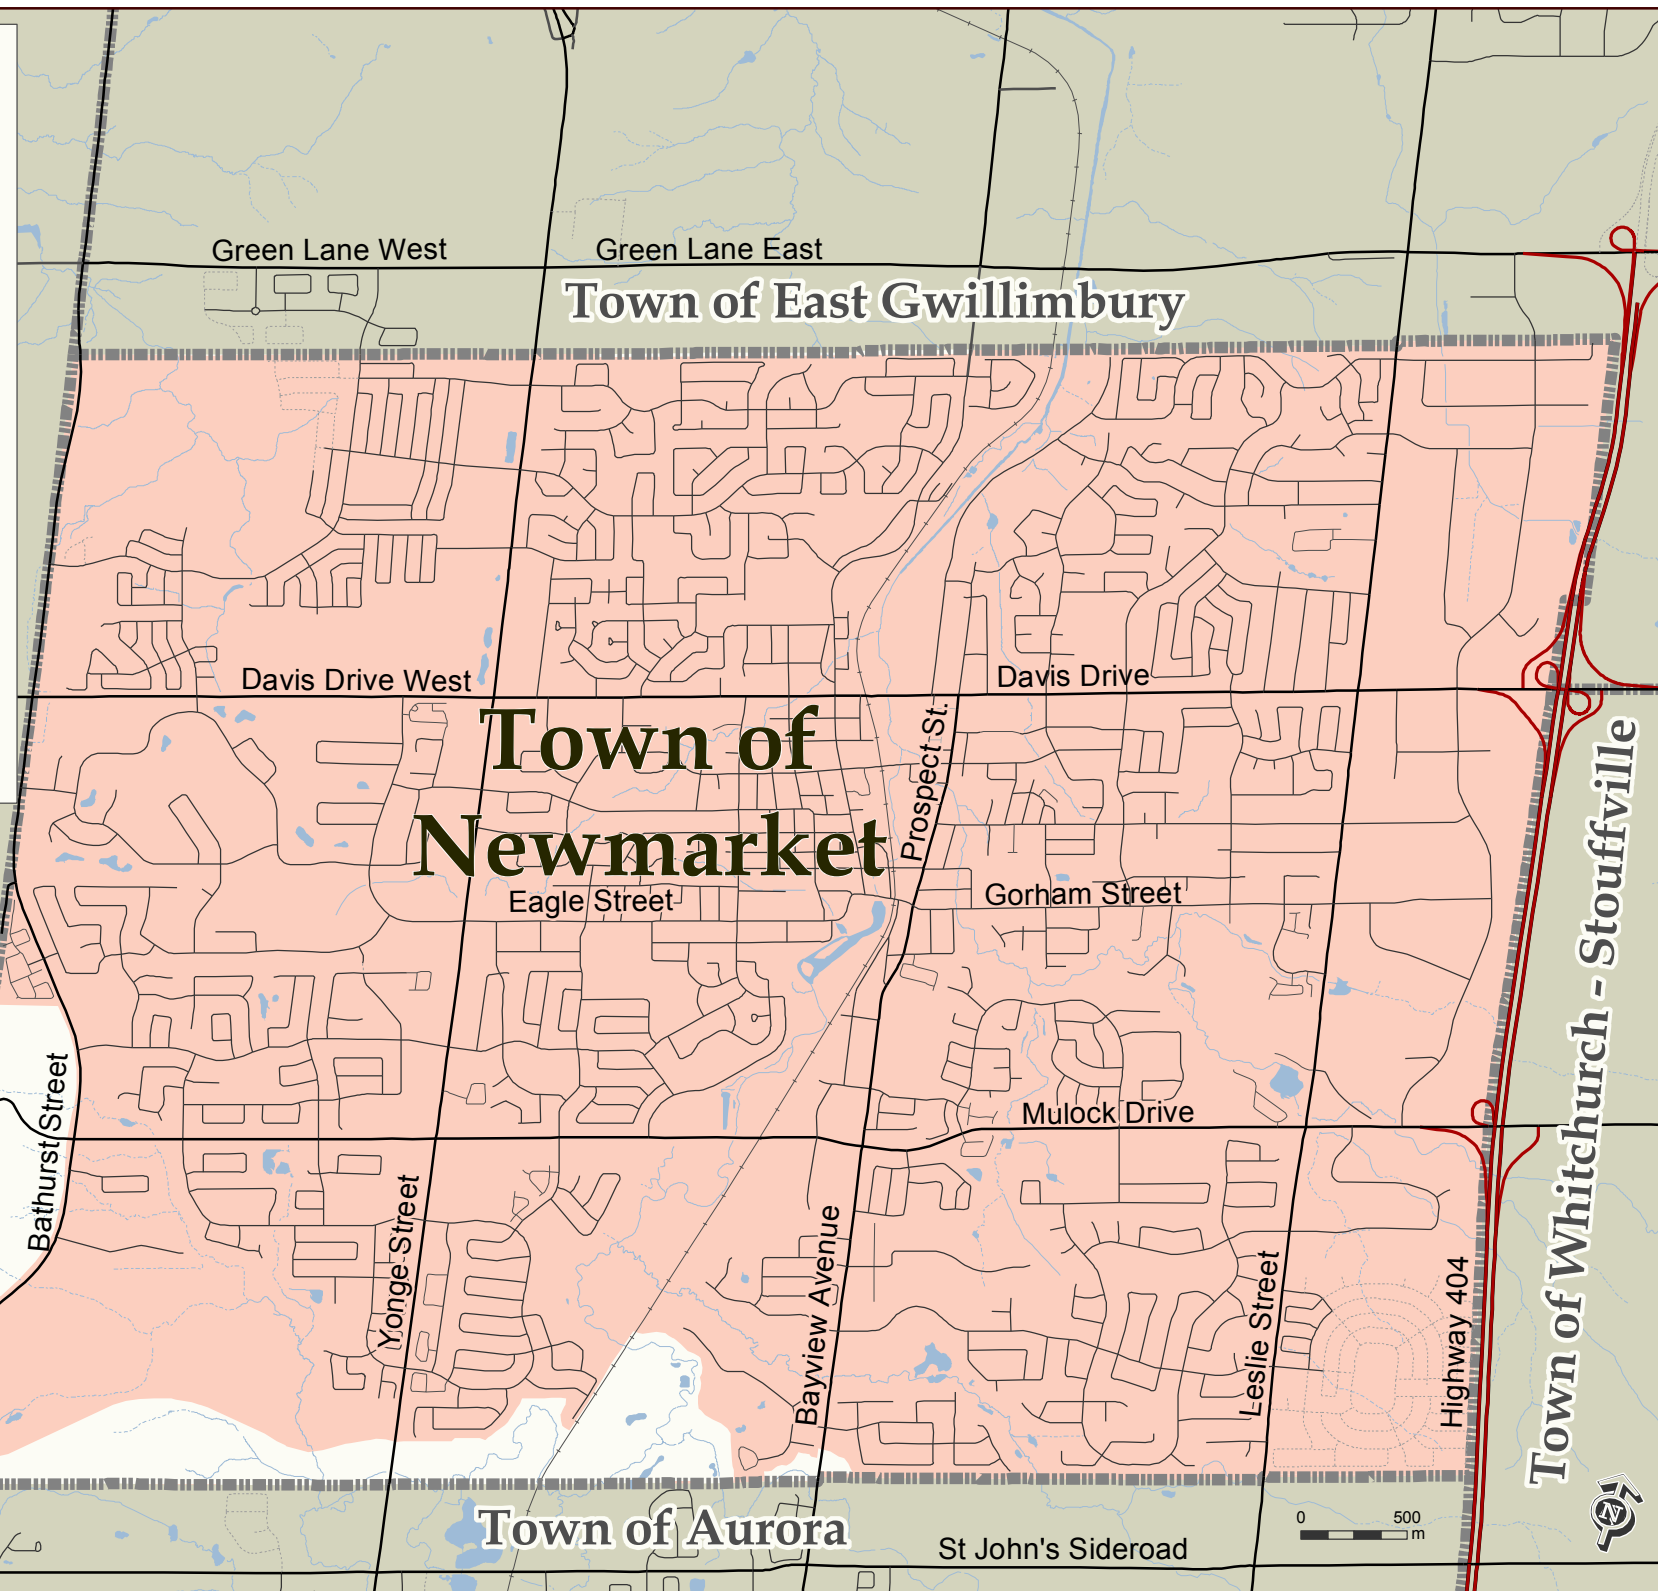

Town of Newmarket

LEGEND

- Freeway
- Road
- Proposed Road
- Railway
- Municipal Boundary
- Regional Boundary
- Lake *
- River *
- Town or Village
- Urban Area

Produced by:
Geomatics
Planning and Development Services Department
© Copyright, The Regional Municipality of York, May 2009

Township
of King

Town of East Gwillimbury

Town of
Newmarket

Town of Whitchurch - Stouffville

Town of Aurora

St John's Sideroad

0 500
m